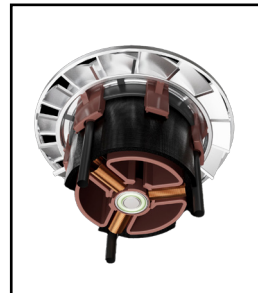

Aeroflex curved drying system

Connect+ plug in system

DX3 RAPID-speed digital brushless motor

Unique **double filtered** air cleaning.

For life.
FREE REPAIRS FOR LIFE

Scan to watch
**The Infinity
Video**

Dryflow Infinity: DF1007 - Technical Specifications