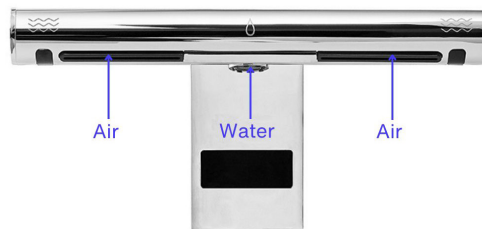

Electrical Supply Voltage	220 - 240 V
Electrical Supply Frequency	50/60 Hz
Expected Motor Life	3000 Hours
Rated Power	0.7 - 1.2 kW
Approx. Watt-Hours per Dry	1.94 - 3.33 Wh
Heater Element Power	0 - 0.5 kW

Motor Speed	40,000 RPM
Air Speed	212 MPH
Materials	Plated Brass
Finishes Available & Codes	Chrome (DFADDM03), Black (DFADDM04)
IP Rating	IP24
Certifications and Awards	CE, UKCA