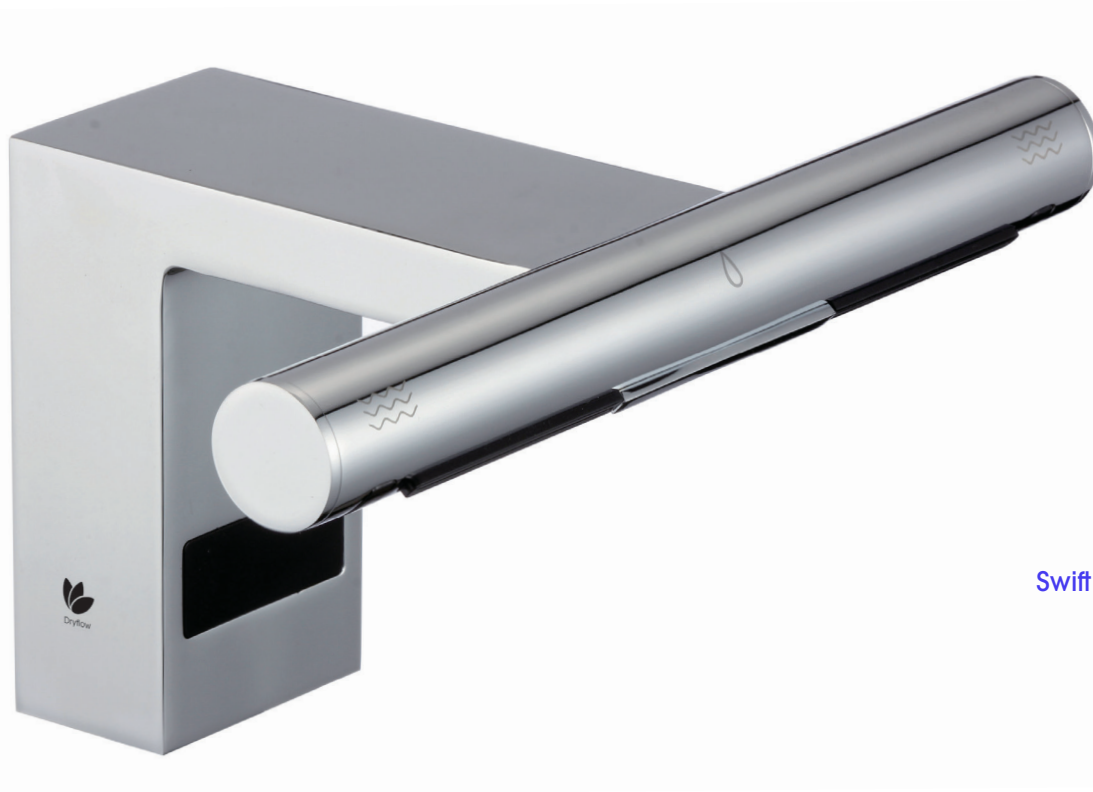

# Dryflow AquaDry

Wet or dry, it can do it all.

high traffic

10-15  
second  
dry time

approx  
2571  
dries per  
£

7  
years  
guarantee

- Wash and dry over the sink ●
- Premium build ●
- Energy-saving technology ●
- Energy efficient ●
- Low noise ●
- Optimised airflow design ●
- Long life brushless motor ●
- HEPA filter ●
- Swift installation and maintenance ●
- Safety timeout protection ●

Motor Speed	40,000 RPM
Air Speed	212 MPH
Materials	Plated Brass
Finishes Available & Codes	Chrome (DFADDM03), Black (DFADDM04)
IP Rating	IP24
Certifications and Awards	CE, UKCA