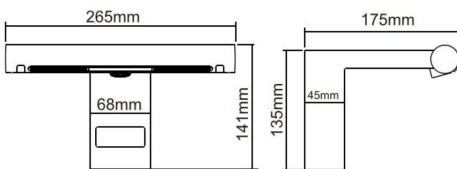

Electrical Supply Voltage	220 - 240 V
Electrical Supply Frequency	50/60 Hz
Expected Motor Life	3000 Hours
Rated Power	0.7 - 1.2 kW
Approx. Watt-Hours per Dry	1.94 - 3.33 Wh
Heater Element Power	0 - 0.5 kW

Motor Speed	40,000 RPM
Air Speed	212 MPH
Materials	Plated Brass
Finishes Available & Codes	Chrome (DFADDM03), Black (DFADDM04)
IP Rating	IP24
Certifications and Awards	CE, UKCA